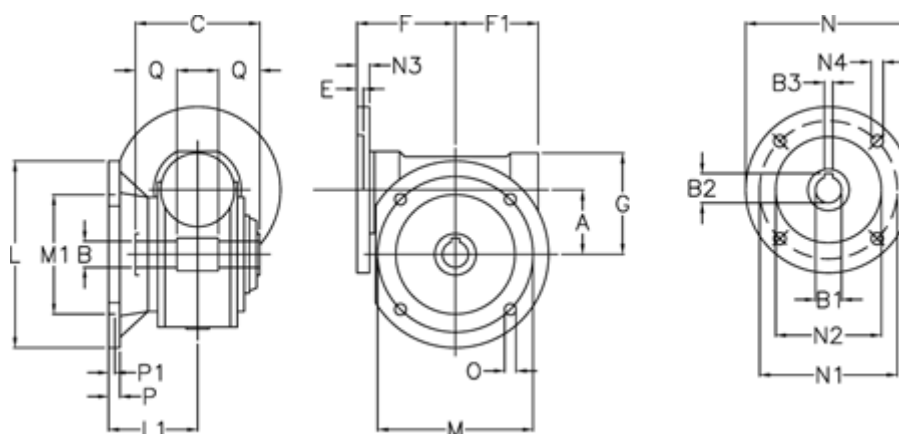

Data Sheet

Article number: 3902130010545

Description: Worm gear
VF 130-FC1-10-112B5, without lubrication

Measures

A = 130	F1 = 154	N2 = 180
B = 45 H7	G = 195	N3 = 17
B1 E7 = 28	L = 320	N4 = 13
B2 = 31.3	L1 = 137.5	O = 16
B3 H9 = 8	M = 255	P = 20
C = 165	M1 = 180	P1 = 12
E = 0.5	N = 250	Q = 52.5
F = 185	N1 = 215	